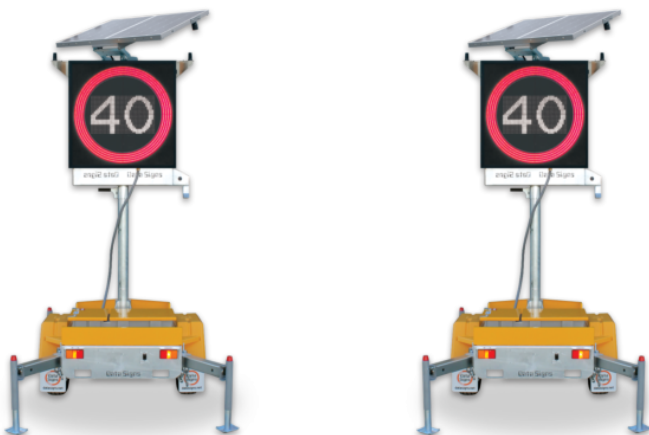

Dear ,

Thank you, edited!